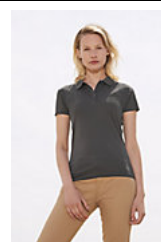

Related products

SOL'S PRESCOTT WOMEN
11376