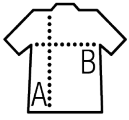

Available colours

Deep black

Night

A committed product

Related products

Available sizes

Sizes	S	M	L	XL	XXL	3XL	4XL
A/B	69/51	70/54	71/57	72/60	74/63	76/66	78/69

Packaging